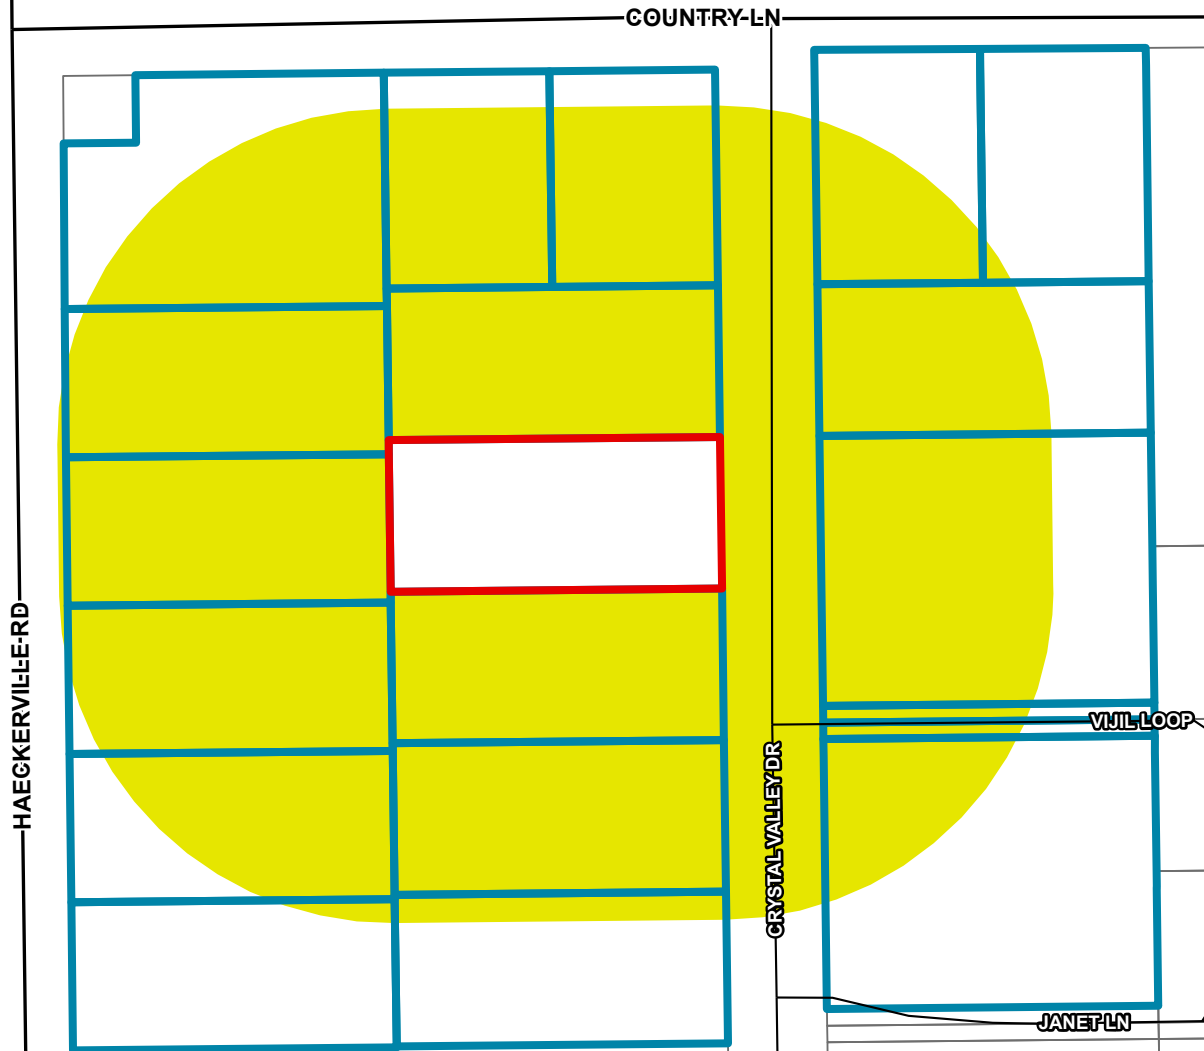

Exhibit A

Symbology

-  Property Requesting CUP
-  Properties in 200' Notification Area
-  200' Notification Area
-  Cibolo City Limits
-  Parcel Boundaries

0 50 100 200
Feet June 2020